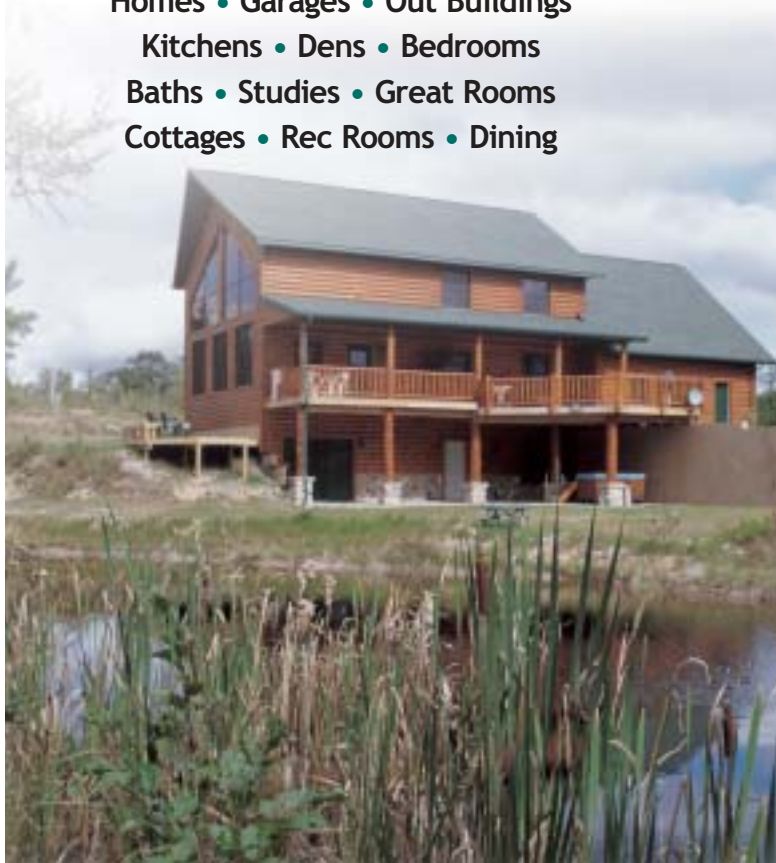

At The Woodworkers Shoppe,
our expert staff will work with you to
customize an order that fits what you
dream for your home. And your order
will be delivered directly to your door.

Whether it's a complete home makeover
or just one room, we can help enhance
your home with the beauty of solid wood
inside and out.

**Homes • Garages • Out Buildings
Kitchens • Dens • Bedrooms
Baths • Studies • Great Rooms
Cottages • Rec Rooms • Dining**