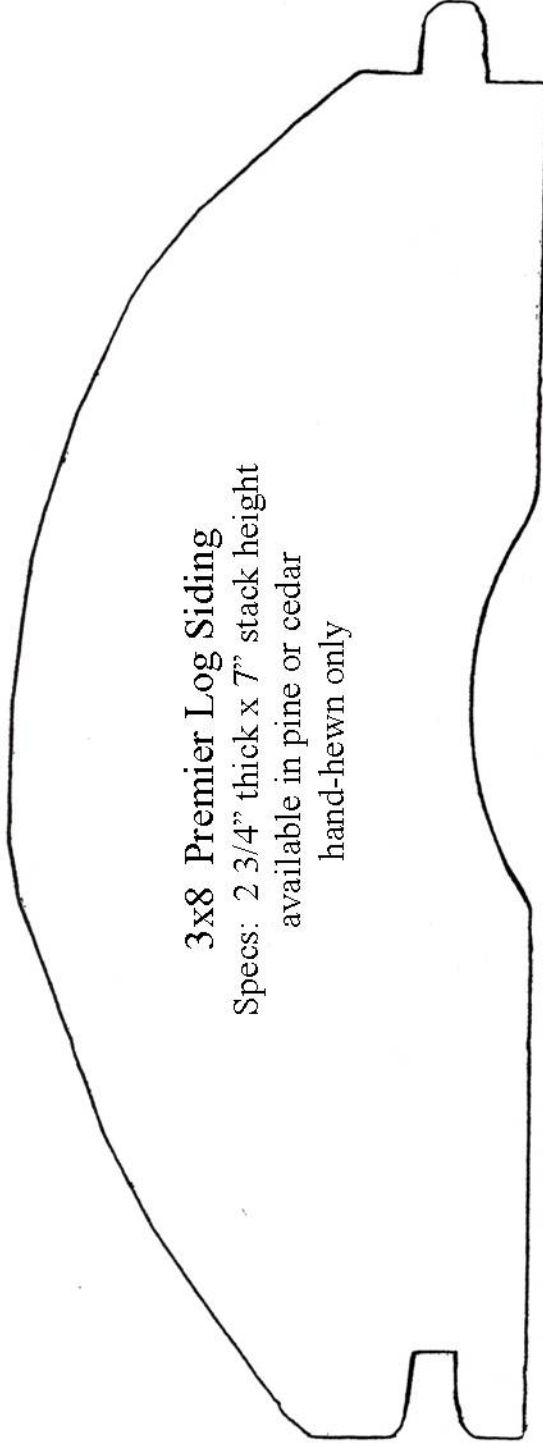

Skyline Woods

Deep D Log Siding

3x8 Premier Log Siding
Specs: 2 3/4" thick x 7" stack height
available in pine or cedar
hand-hewn only

3x10 Premier Log Siding
Specs: 2 3/4" thick x 9" stack height
available in pine or cedar
hand-hewn only